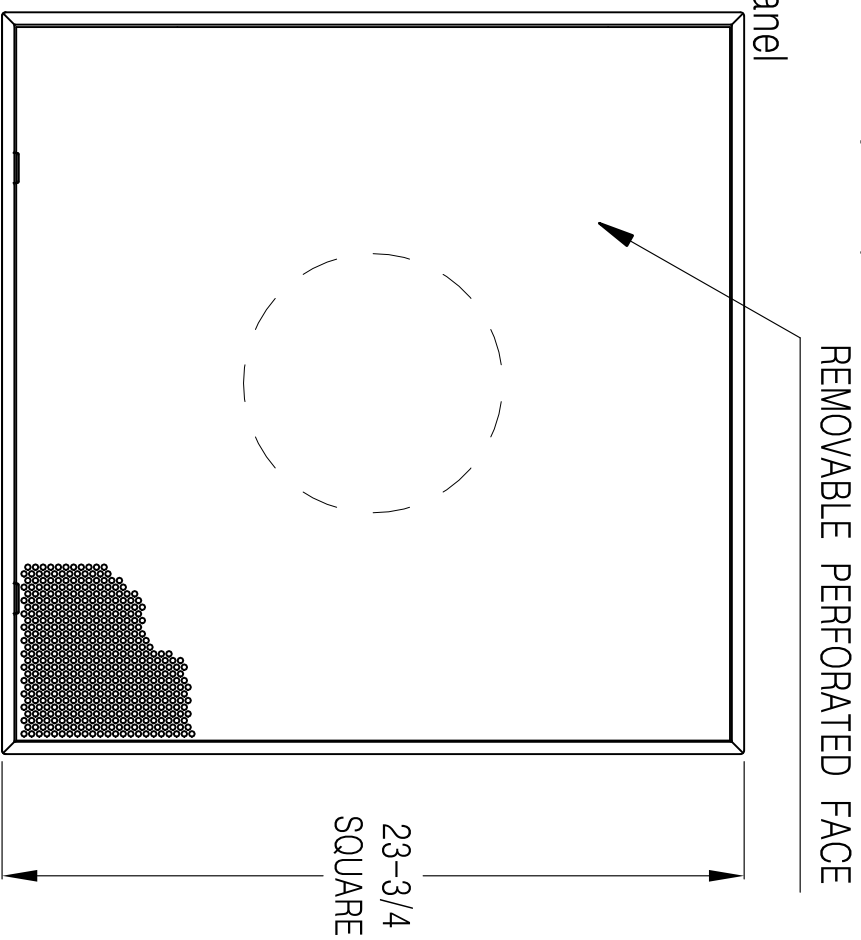

402214C – T-Bar Steel perforated Return with Fixed Collar

- Steel construction
- Use for T-bar ceiling
- Perforated faceplate
- Removable hinged face for easy installation and cleaning
- Overall size 23-3/4" X23-3/4" (24" X 24" openings)
- Accept model 403101 butterfly damper (6"-14")
- Fixed collar 6" to 14"
- Formed metal back panel
- White durable finish

402214C Available Sizes (In.)
Overall Size 23-3/4" X23-3/4"
6" 8" 10" 12" 14"