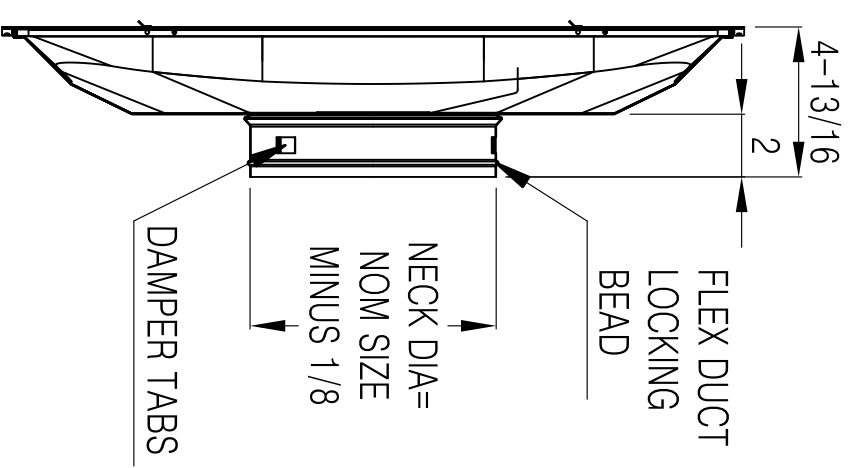

402214C – T-Bar Steel perforated Return with Fixed Collar

- Steel construction
- Use for T-bar ceiling
- Perforated faceplate
- Removable hinged face for easy installation and cleaning
- Overall size 23-3/4" X23-3/4" (24" X 24" openings)
- Accept model 403101 butterfly damper (6"-14")
- Fixed collar 6" to 14"
- Formed metal back panel
- White durable finish

402214C Available Sizes (In.)
Overall Size 23-3/4" X23-3/4"
6" 8" 10" 12" 14"