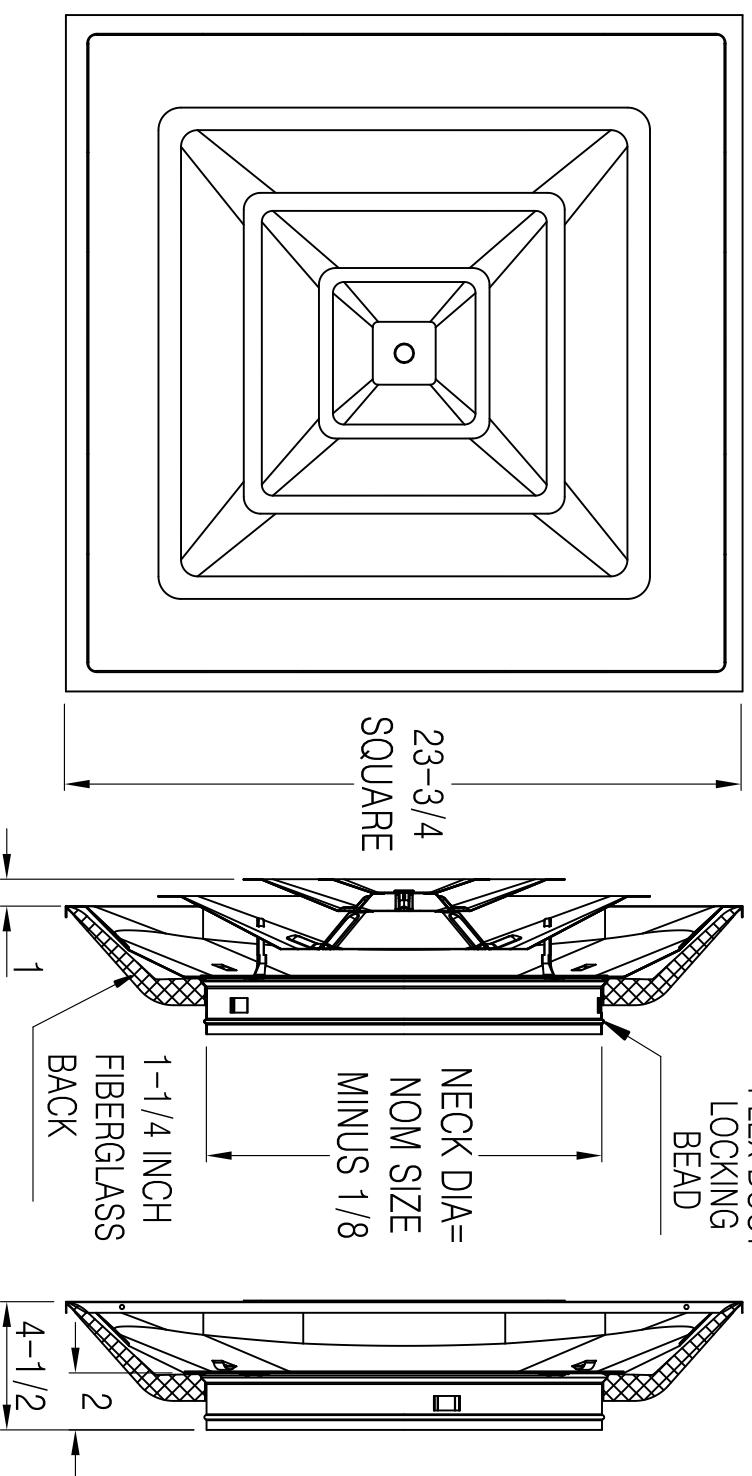

## 402414CR6 – T-Bar Steel 3-Cone Fixed –Pattern Diffuser with Collar and R6 Insulation

- Steel construction
- Use for T-bar ceiling
- With R6 Insulation
- Three-cone fixed core
- 360-degree air diffusion
- Accept model 403101 butterfly damper (6"-14")
- Overall size 23-3/4" X23-3/4" (24" X 24" openings)
- White durable finish

402414CR6 Available Sizes (In.)

Overall Size 23-3/4" X23-3/4"

6" 8" 10" 12" 14"