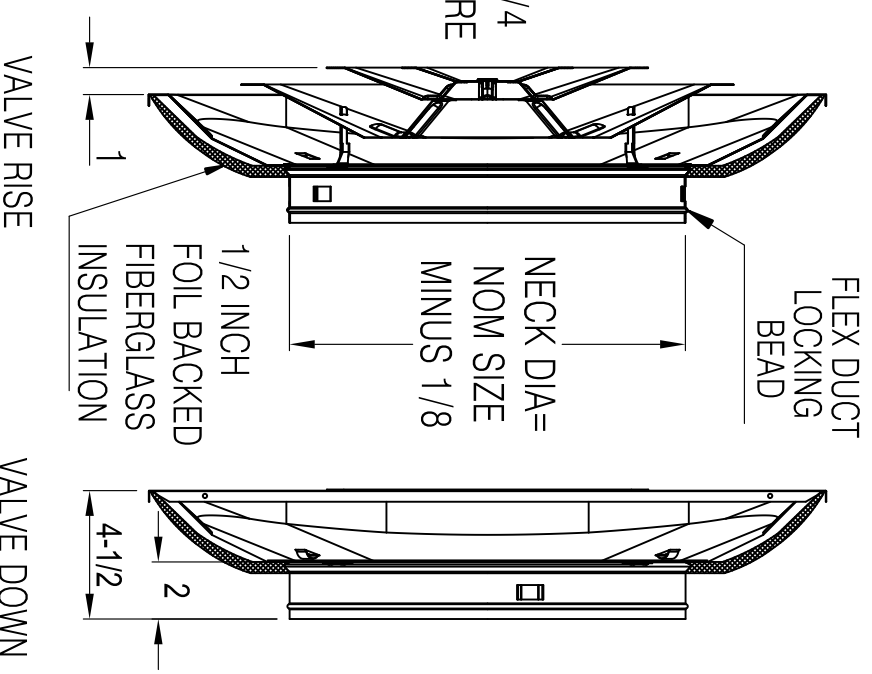

402414CI – T-Bar Steel 3-Cone Fixed –Pattern Diffuser with Collar and Insulation

- Steel construction
- Use for T-bar ceiling
- With Insulation
- Three-cone fixed core
- Fixed collar 6" to 14"
- 360-degree air diffusion.
- Accept model 403101 butterfly damper (6"-14")
- Overall size 23-3/4" X23-3/4" (24" X 24" openings)
- White durable finish

402414CI Available Sizes (In.)

Overall Size 23-3/4" X23-3/4"

6" 8" 10" 12" 14"