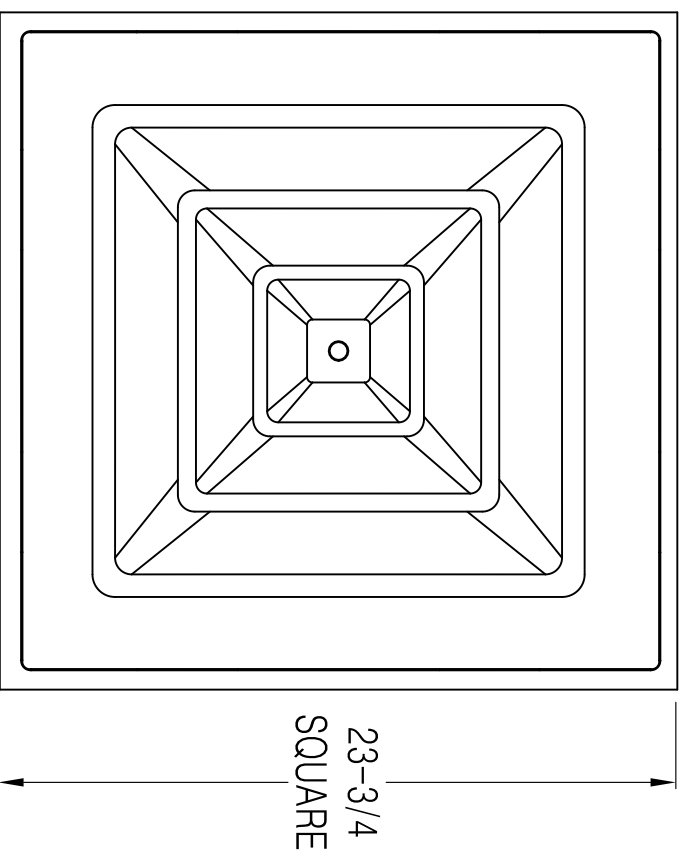

402414CI – T-Bar Steel 3-Cone Fixed –Pattern Diffuser with Collar and Insulation

- Steel construction
- Use for T-bar ceiling
- With Insulation
- Three-cone fixed core
- Fixed collar 6" to 14"
- 360-degree air diffusion.
- Accept model 403101 butterfly damper (6"-14")
- Overall size 23-3/4" X23-3/4" (24" X 24" openings)
- White durable finish

402414CI Available Sizes (In.)

Overall Size 23-3/4" X23-3/4"

6" 8" 10" 12" 14"