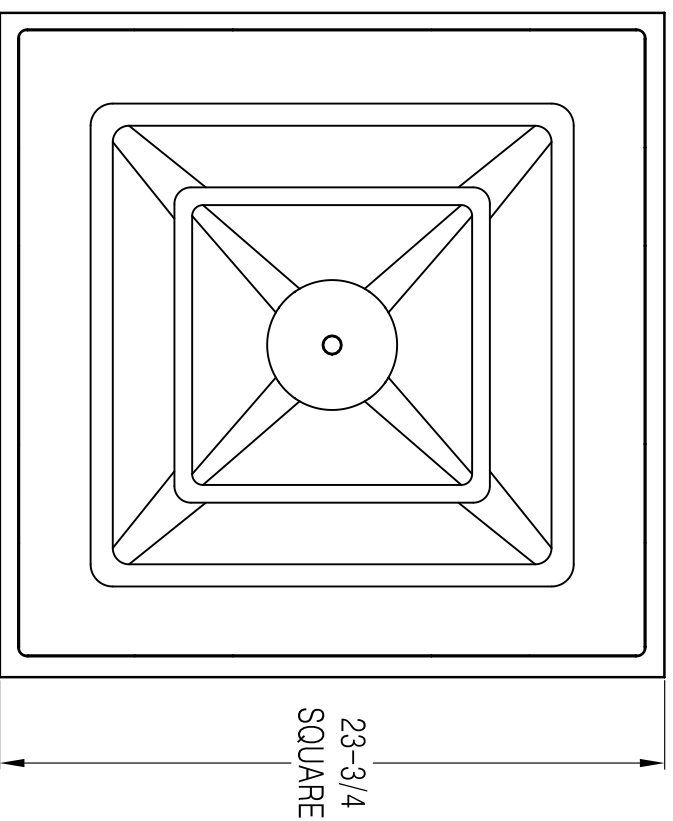

402413CR6 – T-Bar Steel 2-Cone Fixed –Pattern  
Diffuser with Collar and R6 Insulation

- Steel construction
- Use for T-bar ceiling
- Two-cone fixed core
- Fixed collar 6" to 14" .
- 360-degree air diffusion .
- With R6 insulation .
- Accept model 403101 butterfly damper (6"-14")
- White durable finish

|                                 |
|---------------------------------|
| 402413CR6 Available Sizes (In.) |
| Overall Size 23-3/4" X 23-3/4"  |
| 6" 8" 10" 12" 14"               |