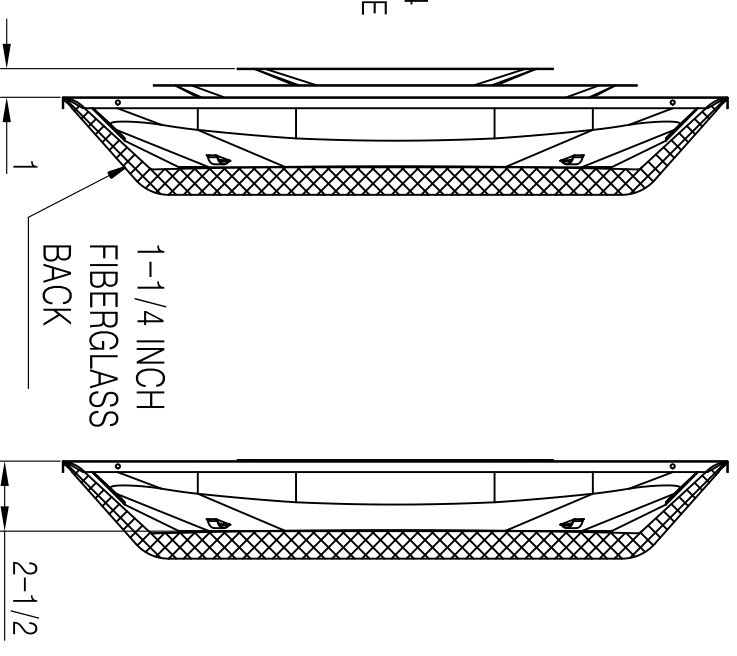

## 402601R6 – T-Bar 2-Cone Fixed-Pattern Diffuser Without Collar, with R6 Insulation

- Steel construction
- Use for T-bar ceiling
- Two-cone fixed core
- With R6 insulation
- 360-degree air diffusion .
- Accept model 403302 snap-in collar ring (6"-14")
- Overall size 23-3/4" X 23-3/4" (24" X 24" openings)
- White durable finish

402601R6 Available Sizes (In.)
--------------------------------

Overall Size 23-3/4" X 23-3/4"
--------------------------------

6" 8" 10" 12" 14"
-------------------