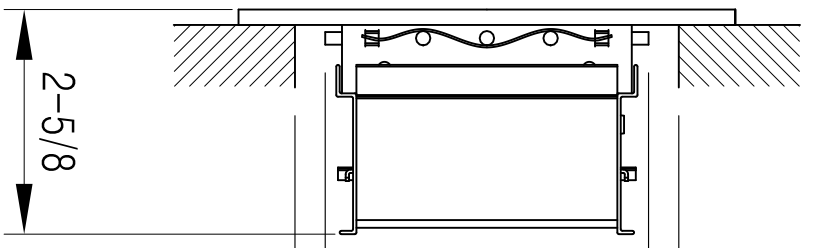

LISTED
SIZE
PLUS
1-13/16

1-1/4

LISTED
SIZE
MINUS
1/8

LISTED
SIZE

401602-Vertical Single Deflection Grille With Damper

- Extruded aluminum construction
- Adjustable Vertical bars provide individual deflection control
- Opposed-blade damper for volume control
- Available finish: White