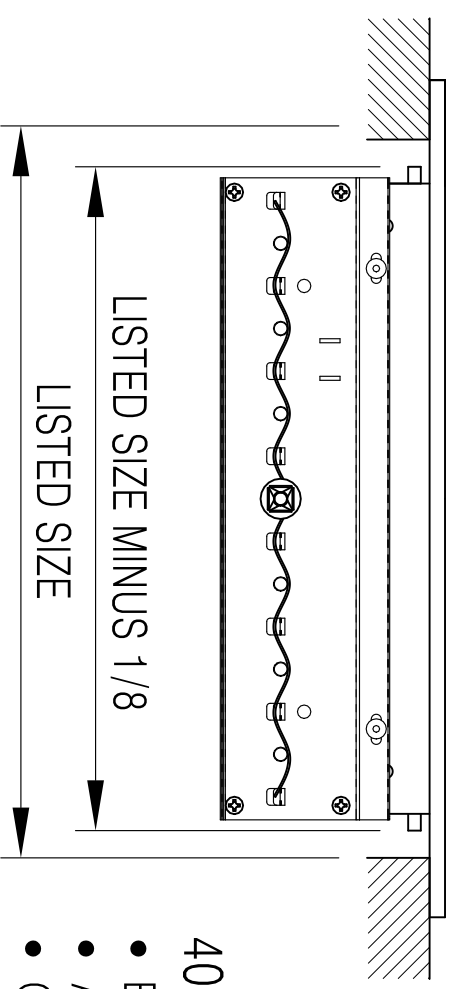

LISTED
SIZE
PLUS
1-13/16

1-1/4

LISTED
SIZE
MINUS
1/8

LISTED
SIZE

401602-Vertical Single Deflection Grille With Damper

- Extruded aluminum construction
- Adjustable Vertical bars provide individual deflection control
- Opposed-blade damper for volume control
- Available finish: White