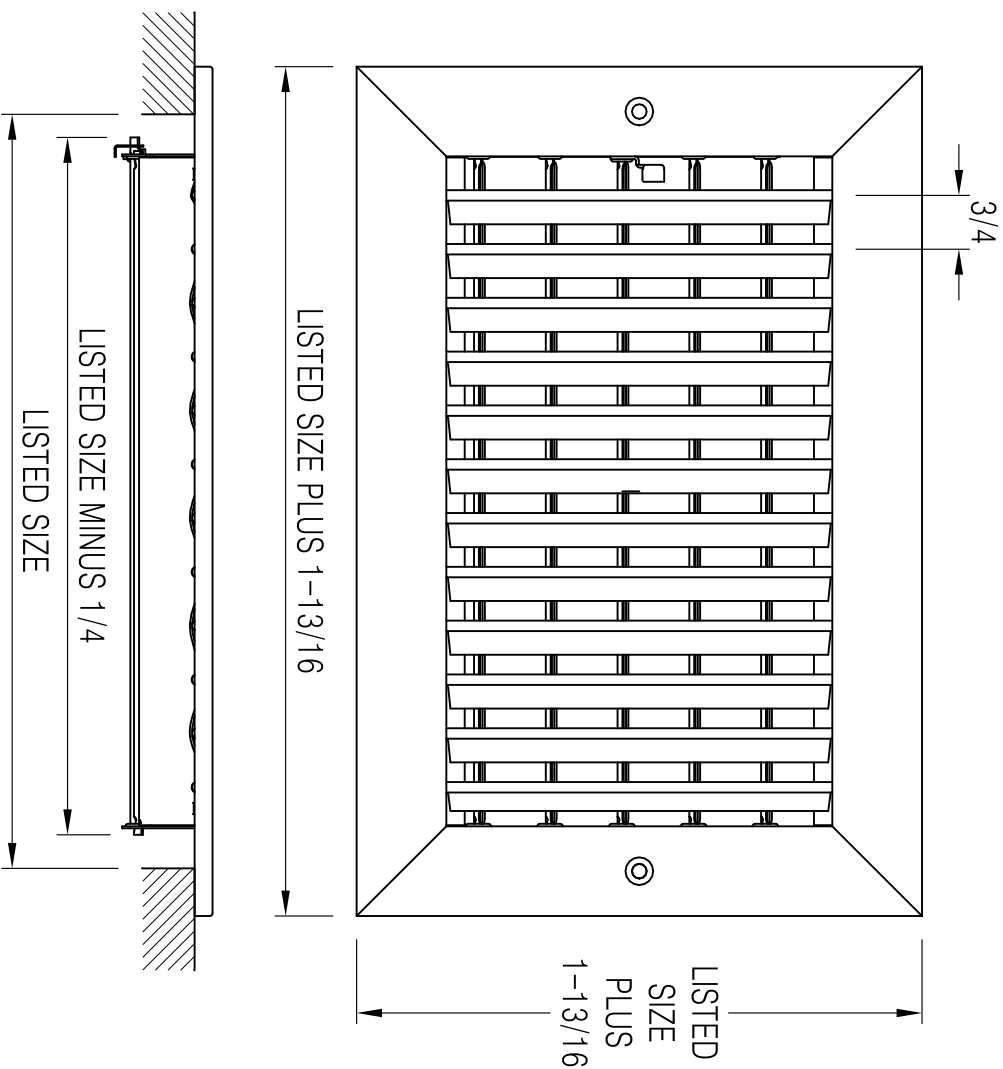

401301-Steel Vertical Single Deflection Supply

- Steel construction
- Vertical adjustable face bars
- With multi-shutter damper
- Durable coating
- Available finish: White

		401301 Available Sizes (In.)											
		WIDTH											
HT	6	8	10	12	14	16	18	20	24				
	4		●	●	●	●	●	●	●	●			
6	●	●	●	●	●	●	●	●	●				
8		●	●	●	●	●	●	●	●				
10			●	●	●	●	●	●	●				
12				●	●	●	●	●	●				
14					●	●	●	●	●				
16						●	●	●	●				
18							●	●	●				