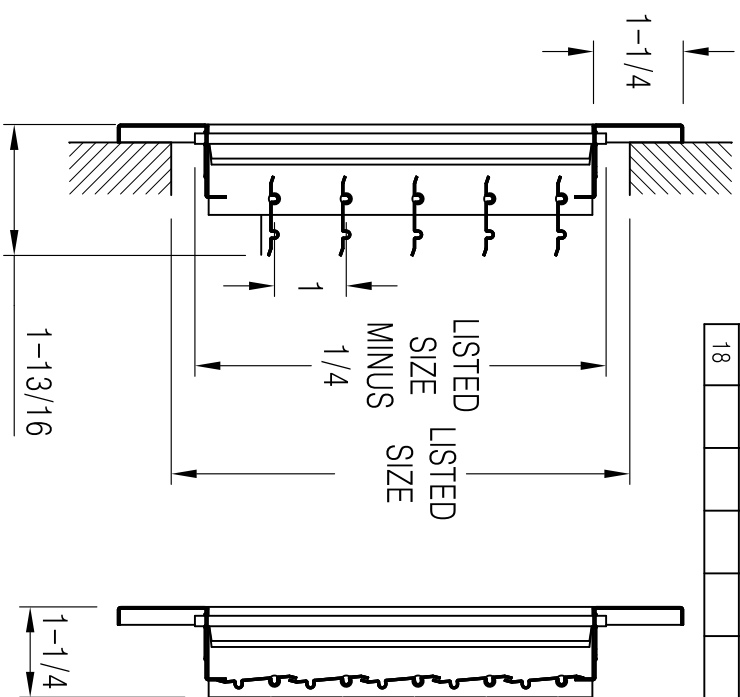

401301-Steel Vertical Single Deflection Supply

- Steel construction
- Vertical adjustable face bars
- With multi-shutter damper
- Durable coating
- Available finish: White

		401301 Available Sizes (In.)											
		WIDTH											
HT	6	8	10	12	14	16	18	20	24				
	4		●	●	●	●	●	●	●	●			
6	●	●	●	●	●	●	●	●	●				
8		●	●	●	●	●	●	●	●				
10			●	●	●	●	●	●	●				
12				●	●	●	●	●	●				
14					●	●	●	●	●				
16						●	●	●	●				
18							●	●	●				