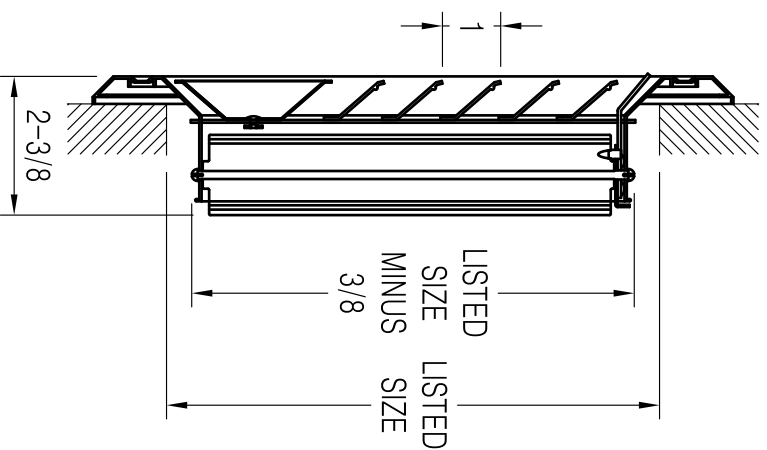

402105 Available Sizes (In.)					
HT	WIDTH				
	6	8	10	12	14
6	●				
8		●			
10			●		
12				●	
14					●

402105-Aluminum Square Ceiling Diffuser 2-Way Corner

- Extruded aluminum construction
- For sidewall or ceiling application
- Two-way air deflection
- Opposed-blade damper
- Inconspicuous fingertip lever for air volume control
- Durable coating
- Available finish: White