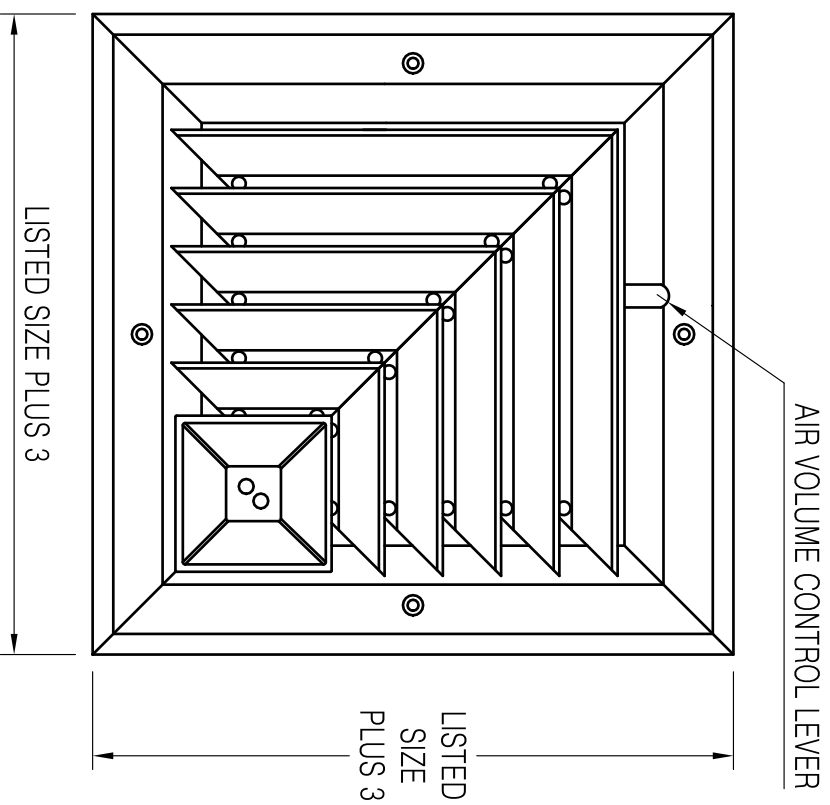

402105 Available Sizes (In.)					
HT	WIDTH				
	6	8	10	12	14
6	●				
8		●			
10			●		
12				●	
14					●

402105-Aluminum Square Ceiling Diffuser 2-Way Corner

- Extruded aluminum construction
- For sidewall or ceiling application
- Two-way air deflection
- Opposed-blade damper
- Inconspicuous fingertip lever for air volume control
- Durable coating
- Available finish: White