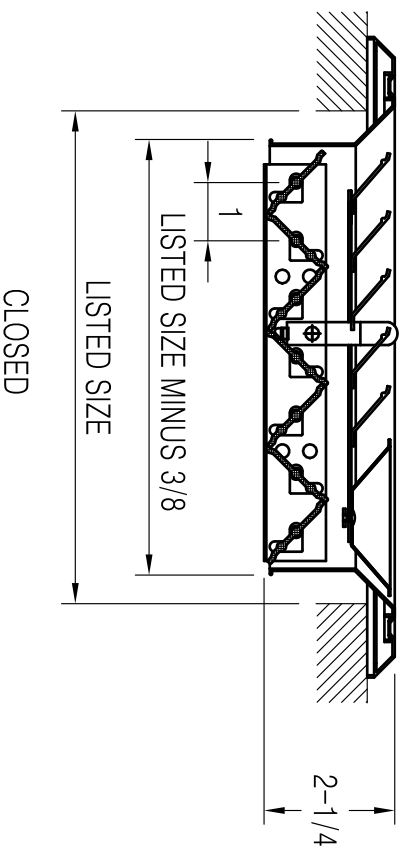

402105 Available Sizes (In.)					
HT	WIDTH				
	6	8	10	12	14
6	●				
8		●			
10			●		
12				●	
14					●

402105-Aluminum Square Ceiling Diffuser 2-Way Corner

- Extruded aluminum construction
- For sidewall or ceiling application
- Two-way air deflection
- Opposed-blade damper
- Inconspicuous fingertip lever for air volume control
- Durable coating
- Available finish: White