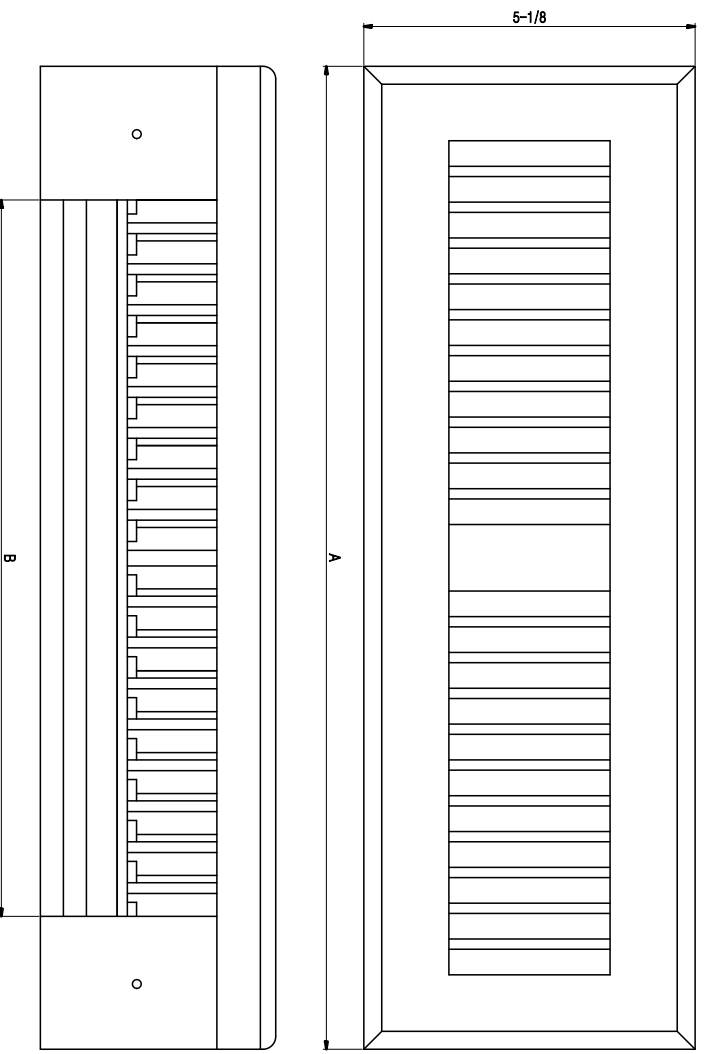

303305 – Oak Baseboard Diffuser

- Solid oak construction
- Louvered faceplate
- Removable face for easy installation
- Protective coating with optional color stains for selection
- Available finish: Unfinished Oak (Natural), Light Oak (Painting coating)

301305 Available Size (In.)			
Nominal Size	DIMENSIONS (SEE DETAIL SKETCHES)		
	OVERALL	OPENING SIZE	
	A	B	
15	15-1/8	11-7/16	
18	18-1/8	14-3/8	

Drawing date: December 01, 2017