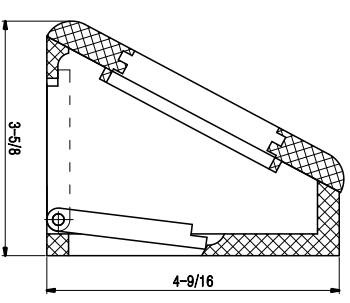

301305 Available Size (In.)			
Nominal Size	DIMENSIONS (SEE DETAIL SKETCHES)		
	OVERALL	OPENING SIZE	
	A	B	
15	15-1/8	11-7/16	
18	18-1/8	14-3/8	

Drawing date: December 01, 2017