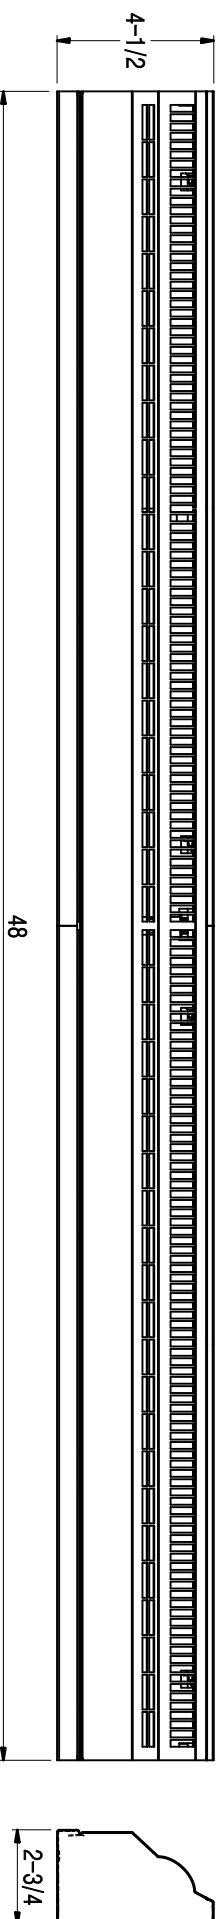

303403 Baseboard Return Air Grille

- Steel construction
- Removable faceplate for easy installation and cleaning
- Complementary return air grille for model #303303 supply
- Durable coating finish: White

303403 Available Sizes (In.)

WIDTH

48

Drawing date: December 06, 2017