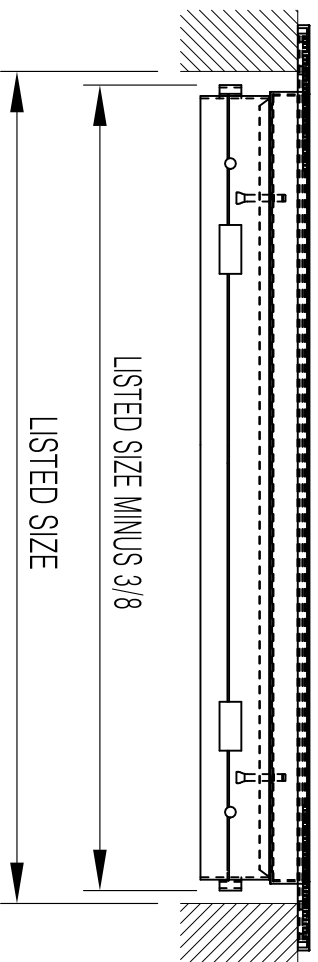

LISTED SIZE PLUS 1-3/8

LISTED SIZE PLUS 1-3/8 (2")
 LISTED SIZE PLUS 1-3/8 (≥4")

1-9/16

LISTED SIZE
 LISTED SIZE MINUS 3/8
 LISTED SIZE (2-1/4)
 LISTED WIDTH FOR LIST 2)

404103 Available Sizes (in.)		
WIDTH	HEIGHT	
	10	12
2	●	●
4	●	●
6	●	●

LISTED SIZE MINUS 3/8

LISTED SIZE

404103 Vertical Aluminum Return Grille

- Extruded aluminum construction
- Corrosion-resistant, high strength
- Heavy cross-bracing at strategic intervals
- For floor application
- Durable coating or satin-anodized
- Available finish: White, Brown, Grey or customized