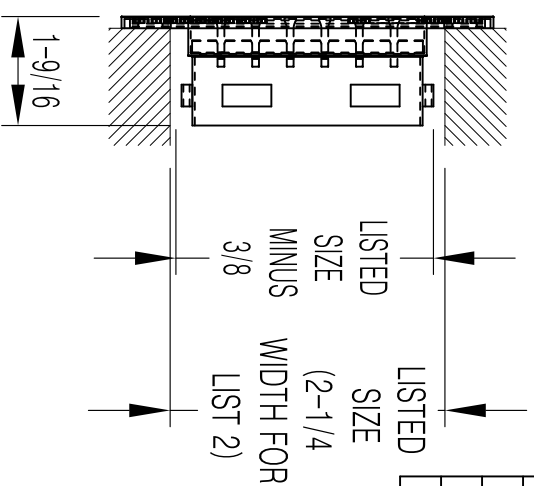

LISTED SIZE PLUS 1-3/8

LISTED SIZE PLUS 1-3/8 (2")
 LISTED SIZE PLUS 1-3/8 (≥4")

1-9/16

LISTED SIZE
 LISTED SIZE MINUS 3/8
 LISTED SIZE (2-1/4)
 LISTED WIDTH FOR LIST 2)

404103 Available Sizes (in.)		
WIDTH	HEIGHT	
	10	12
2	●	●
4	●	●
6	●	●

LISTED SIZE MINUS 3/8

LISTED SIZE

404103 Vertical Aluminum Return Grille

- Extruded aluminum construction
- Corrosion-resistant, high strength
- Heavy cross-bracing at strategic intervals
- For floor application
- Durable coating or satin-anodized
- Available finish: White, Brown, Grey or customized